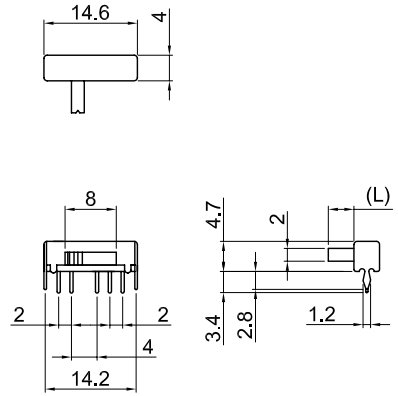

S SERIES MINIATURE SLIDE SWITCH

S-GB14L(2, 4)

SCHEMATIC

S-GC14L(2, 4)

SCHEMATIC

S-GB24L(2, 3, 4, 6.5)

SCHEMATIC

S-GC24L(2, 4, 6, 6R, 8R)

SCHEMATIC

S-GC42L(2, 4, 6R)

SCHEMATIC

S-GB42L(2, 4)

SCHEMATIC

S-GH24L(2, 4)

SCHEMATIC