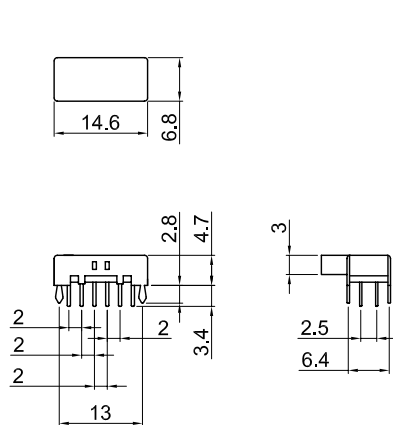

S SERIES MINIATURE SLIDE SWITCH

S-GB14L(2, 4)

SCHEMATIC

S-GC14L(2, 4)

SCHEMATIC

S-GB24L(2, 3, 4, 6.5)

SCHEMATIC

S-GC24L(2, 4, 6, 6R, 8R)

SCHEMATIC

S-GC42L(2, 4, 6R)

SCHEMATIC

S-GB42L(2, 4)

SCHEMATIC

S-GH24L(2, 4)

SCHEMATIC