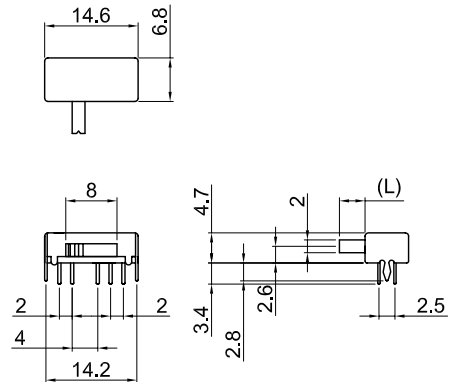

S SERIES MINIATURE SLIDE SWITCH

S-GB14L(2, 4)

SCHEMATIC

S-GC14L(2, 4)

SCHEMATIC

S-GB24L(2, 3, 4, 6.5)

SCHEMATIC

S-GC24L(2, 4, 6, 6R, 8R)

SCHEMATIC

S-GC42L(2, 4, 6R)

SCHEMATIC

S-GB42L(2, 4)

SCHEMATIC

S-GH24L(2, 4)

SCHEMATIC