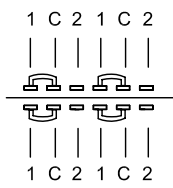

S SERIES MINIATURE SLIDE SWITCH

S-GB14L(2, 4)

SCHEMATIC

S-GC14L(2, 4)

SCHEMATIC

S-GB24L(2, 3, 4, 6.5)

SCHEMATIC

S-GC24L(2, 4, 6, 6R, 8R)

SCHEMATIC

S-GC42L(2, 4, 6R)

SCHEMATIC

S-GB42L(2, 4)

SCHEMATIC

S-GH24L(2, 4)

SCHEMATIC