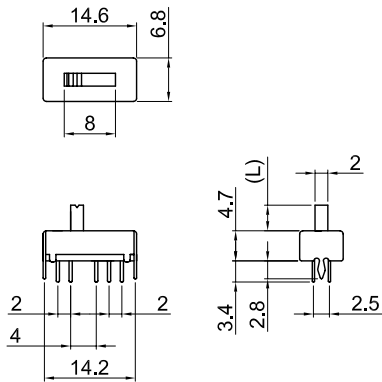

S SERIES MINIATURE SLIDE SWITCH

S-GB14L(2, 4)

SCHEMATIC

S-GC14L(2, 4)

SCHEMATIC

S-GB24L(2, 3, 4, 6.5)

SCHEMATIC

S-GC24L(2, 4, 6, 6R, 8R)

SCHEMATIC

S-GC42L(2, 4, 6R)

SCHEMATIC

S-GB42L(2, 4)

SCHEMATIC

S-GH24L(2, 4)

SCHEMATIC