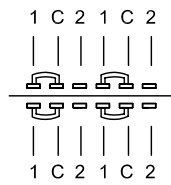

S SERIES MINIATURE SLIDE SWITCH

S-GB14L(2, 4)

SCHEMATIC

S-GC14L(2, 4)

SCHEMATIC

S-GB24L(2, 3, 4, 6.5)

SCHEMATIC

S-GC24L(2, 4, 6, 6R, 8R)

SCHEMATIC

S-GC42L(2, 4, 6R)

SCHEMATIC

S-GB42L(2, 4)

SCHEMATIC

S-GH24L(2, 4)

SCHEMATIC