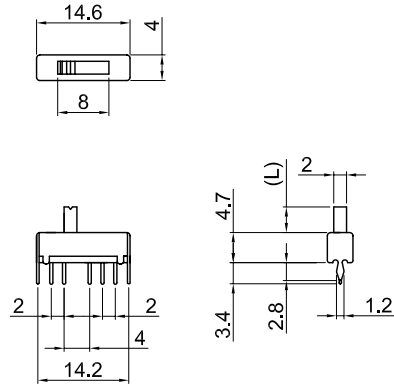

S SERIES MINIATURE SLIDE SWITCH

S-GB14L(2, 4)

SCHEMATIC

S-GC14L(2, 4)

SCHEMATIC

S-GB24L(2, 3, 4, 6.5)

SCHEMATIC

S-GC24L(2, 4, 6, 6R, 8R)

SCHEMATIC

S-GC42L(2, 4, 6R)

SCHEMATIC

S-GB42L(2, 4)

SCHEMATIC

S-GH24L(2, 4)

SCHEMATIC